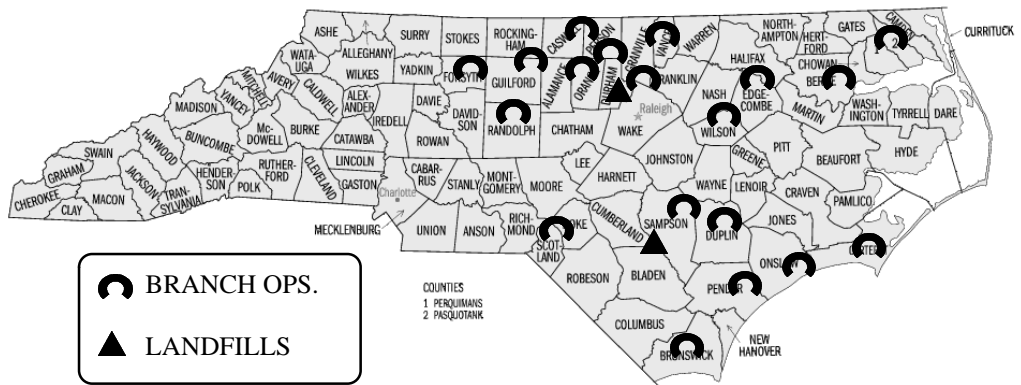

WASTE INDUSTRIES?

Waste Industries USA, Inc. operates 26 transfer stations, 11 solid waste dumps, and 40 waste collection operations in North Carolina, South Carolina, Virginia, Tennessee, Mississippi, Alabama, Georgia and Florida. Operations in North Carolina are indicated on the map.

According to the company, its waste transfer stations are "the gates" to solid waste dumpsites. The transfer stations operated by Waste Industries receive waste from from 500,000 residential, commercial and industrial locations.